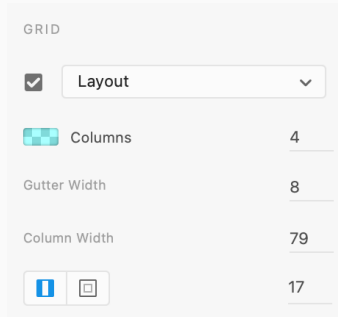

GRIDS

Mobile