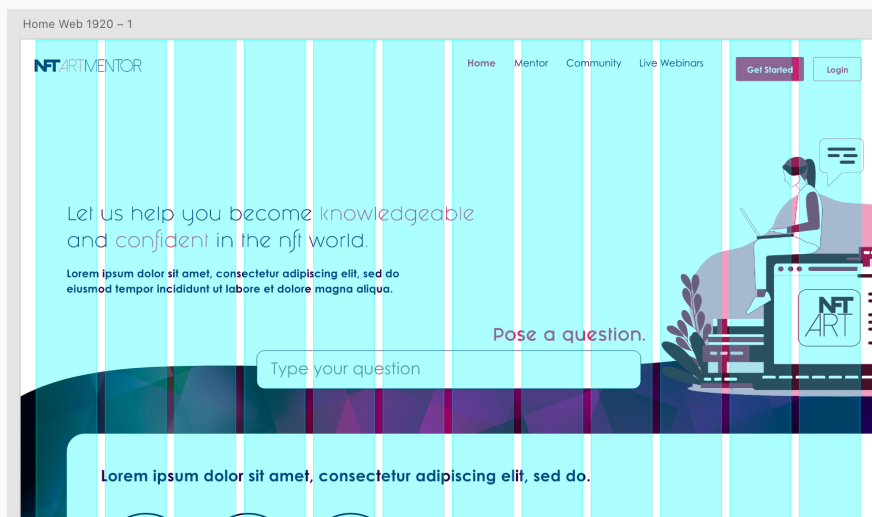

UI ELEMENTS

Navigation Bar Card

Have questions before you decide?

Width = 193 px
Height = 55 px
Corner radius = 12
Button Color = F2F0F8 (FILL)
Text Color = #150A4B

Navigation Bar

Back White Rectangle
Width = 375 px
Height = 98 px
Corner radius = 0
Color = FFFFFFFF (FILL)
Drop Shadow = X-3, Y-3, B-6

Top rounded Rectangle
Width = 361 px
Height = 66 px
Corner radius = 33
Color = FFFFFFFF (FILL)
Drop Shadow = X-0, Y-3, B-6

Selected Button
Width = 72 px
Height = 53 px
Corner radius = 24
Color = #D9D7E2 (FILL)

Selected Text
Size 9pt
Font: Malayalam Sangam MN
All Caps only
Color = #150A4B
Selected Icon Color: #150A4B

Card Sizes

All Cards
Size can vary
Corner radius = 0, 8, 16
Color = FFFFFFFF (FILL)
Drop Shadow = X-0, Y-3, B-6

GRIDS

Mobile

Desktop