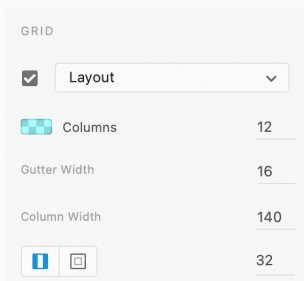

UI ELEMENTS

Navigation Bar Card

Have questions before you decide?

Width = 193 px
Height = 55 px
Corner radius = 12
Button Color = F2F0F8 (FILL)
Text Color = #150A4B

Navigation Bar

Back White Rectangle
Width = 375 px
Height = 98 px
Corner radius = 0
Color = FFFFFFFF (FILL)
Drop Shadow = X-3, Y-3, B-6

Top rounded Rectangle
Width = 361 px
Height = 66 px
Corner radius = 33
Color = FFFFFFFF (FILL)
Drop Shadow = X-0, Y-3, B-6

Selected Button
Width = 72 px
Height = 53 px
Corner radius = 24
Color = #D9D7E2 (FILL)

Selected Text
Size 9pt
Font: Malayalam Sangam MN
All Caps only
Color = #150A4B
Selected Icon Color: #150A4B

Card Sizes

All Cards
Size can vary
Corner radius = 0, 8, 16
Color = FFFFFFFF (FILL)
Drop Shadow = X-0, Y-3, B-6

GRIDS

Mobile

Desktop